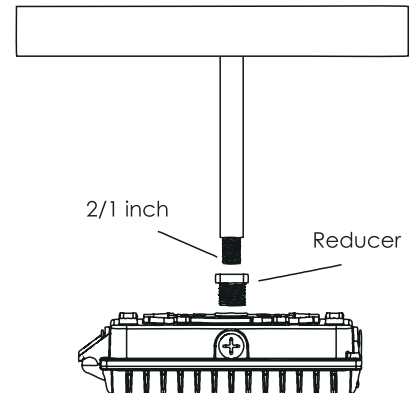

Construction

Die cast aluminium housing provides excellent thermaltransfer to extend various demands, with integrated - 4/3 inch NPS knockouts for throughwiring or to accommodate a motion sensor or daylight sensor. The Votatec Canopy also feature a durable outer lens to seal the LED compartment from water and dust intrusion. It is ideal for parking garages, entryways, security, exterior overhead illumination.

Color: Bronze / White

Dimensions & Packing Info

CES-LS-VG-45W/65W

Photometry

Model	Wattage	CTN Size
CL-CES-LS-VEGA-45W	45W	11"x11"x4.6"
CL-CES-LS-VEGA-65W	65W	11"x11"x4.6"

Installation

Surface Mount

Pendant Mount