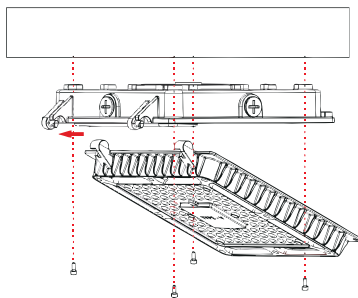

Construction

Die cast aluminium housing provides excellent thermaltransfer to extend various demands, with integrated - 4/3 inch NPS knockouts for throughwiring or to accommodate a motion sensor or daylight sensor. The Votatec Canopy also feature a durable outer lens to seal the LED compartment from water and dust intrusion. It is ideal for parking garages, entryways, security, exterior overhead illumination.

Color: Bronze / White

Dimensions & Packing Info

CES-LS-VG-45W/65W

Photometry

Model	Wattage	CTN Size
CL-CES-LS-VEGA-45W	45W	11"x11"x4.6"
CL-CES-LS-VEGA-65W	65W	11"x11"x4.6"

Installation

Surface Mount

Pendant Mount