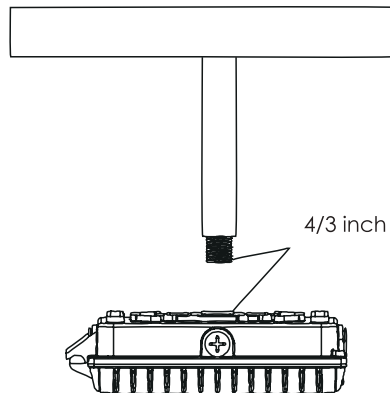

Construction

Die cast aluminium housing provides excellent thermaltransfer to extend various demands, with integrated - 4/3 inch NPS knockouts for throughwiring or to accommodate a motion sensor or daylight sensor. The Votatec Canopy also feature a durable outer lens to seal the LED compartment from water and dust intrusion. It is ideal for parking garages, entryways, security, exterior overhead illumination.

Color: Bronze / White

Dimensions & Packing Info

CES-LS-VG-45W/65W

Photometry

Model	Wattage	CTN Size
CL-CES-LS-VEGA-45W	45W	11"x11"x4.6"
CL-CES-LS-VEGA-65W	65W	11"x11"x4.6"

Installation

Surface Mount

Pendant Mount