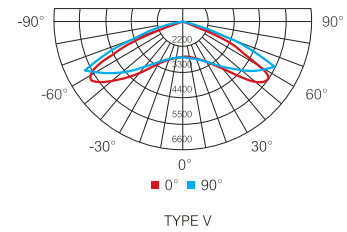

Specification		
Model	CL-CES-LS-VEGA-45W	CL-CES-LS-VEGA-65W
Lumens	6750lm	9750lm
Efficacy	150 lm/W	
CCT	5000K	
Beam Angle	Type V	
CRI	> 70	
LED	Lumileds 3030	
L70@25°C	> 60,000 hours	
Color Finish	White / Bronze	
Power	45W	65W
Input Voltage	AC 120 -347V	
Dimming	1- 10 V	
Power Factor	> 0.9	
Surge Protection	2KV	
Temperature	-40° F - 122°F	
Mounting	Surface Mount, Pendant Mount	
Listing	UL / DLC / 5 Years	
IP Rating	IP65	
Warranty	5 Years	

Color: Bronze / White

Dimensions & Packing Info

CES-LS-VG-45W/65W

Photometry

Model	Wattage	CTN Size
CL-CES-LS-VEGA-45W	45W	11"x11"x4.6"
CL-CES-LS-VEGA-65W	65W	11"x11"x4.6"

Installation

Surface Mount

Pendant Mount