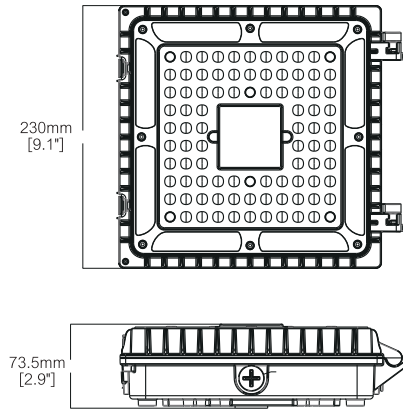

Specification		
Model	CL-CES-LS-VEGA-45W	CL-CES-LS-VEGA-65W
Lumens	6750lm	9750lm
Efficacy	150 lm/W	
CCT	5000K	
Beam Angle	Type V	
CRI	> 70	
LED	Lumileds 3030	
L70@25°C	> 60,000 hours	
Color Finish	White / Bronze	
Power	45W	65W
Input Voltage	AC 120 -347V	
Dimming	1- 10 V	
Power Factor	> 0.9	
Surge Protection	2KV	
Temperature	-40° F - 122°F	
Mounting	Surface Mount, Pendant Mount	
Listing	UL / DLC / 5 Years	
IP Rating	IP65	
Warranty	5 Years	

Construction

Die cast aluminium housing provides excellent thermaltransfer to extend various demands, with integrated - 4/3 inch NPS knockouts for throughwiring or to accommodate a motion sensor or daylight sensor. The Votatec Canopy also feature a durable outer lens to seal the LED compartment from water and dust intrusion. It is ideal for parking garages, entryways, security, exterior overhead illumination.

Color: Bronze / White

Dimensions & Packing Info

CES-LS-VG-45W/65W

Photometry

Model	Wattage	CTN Size
CL-CES-LS-VEGA-45W	45W	11"x11"x4.6"
CL-CES-LS-VEGA-65W	65W	11"x11"x4.6"

Installation

Surface Mount

Pendant Mount